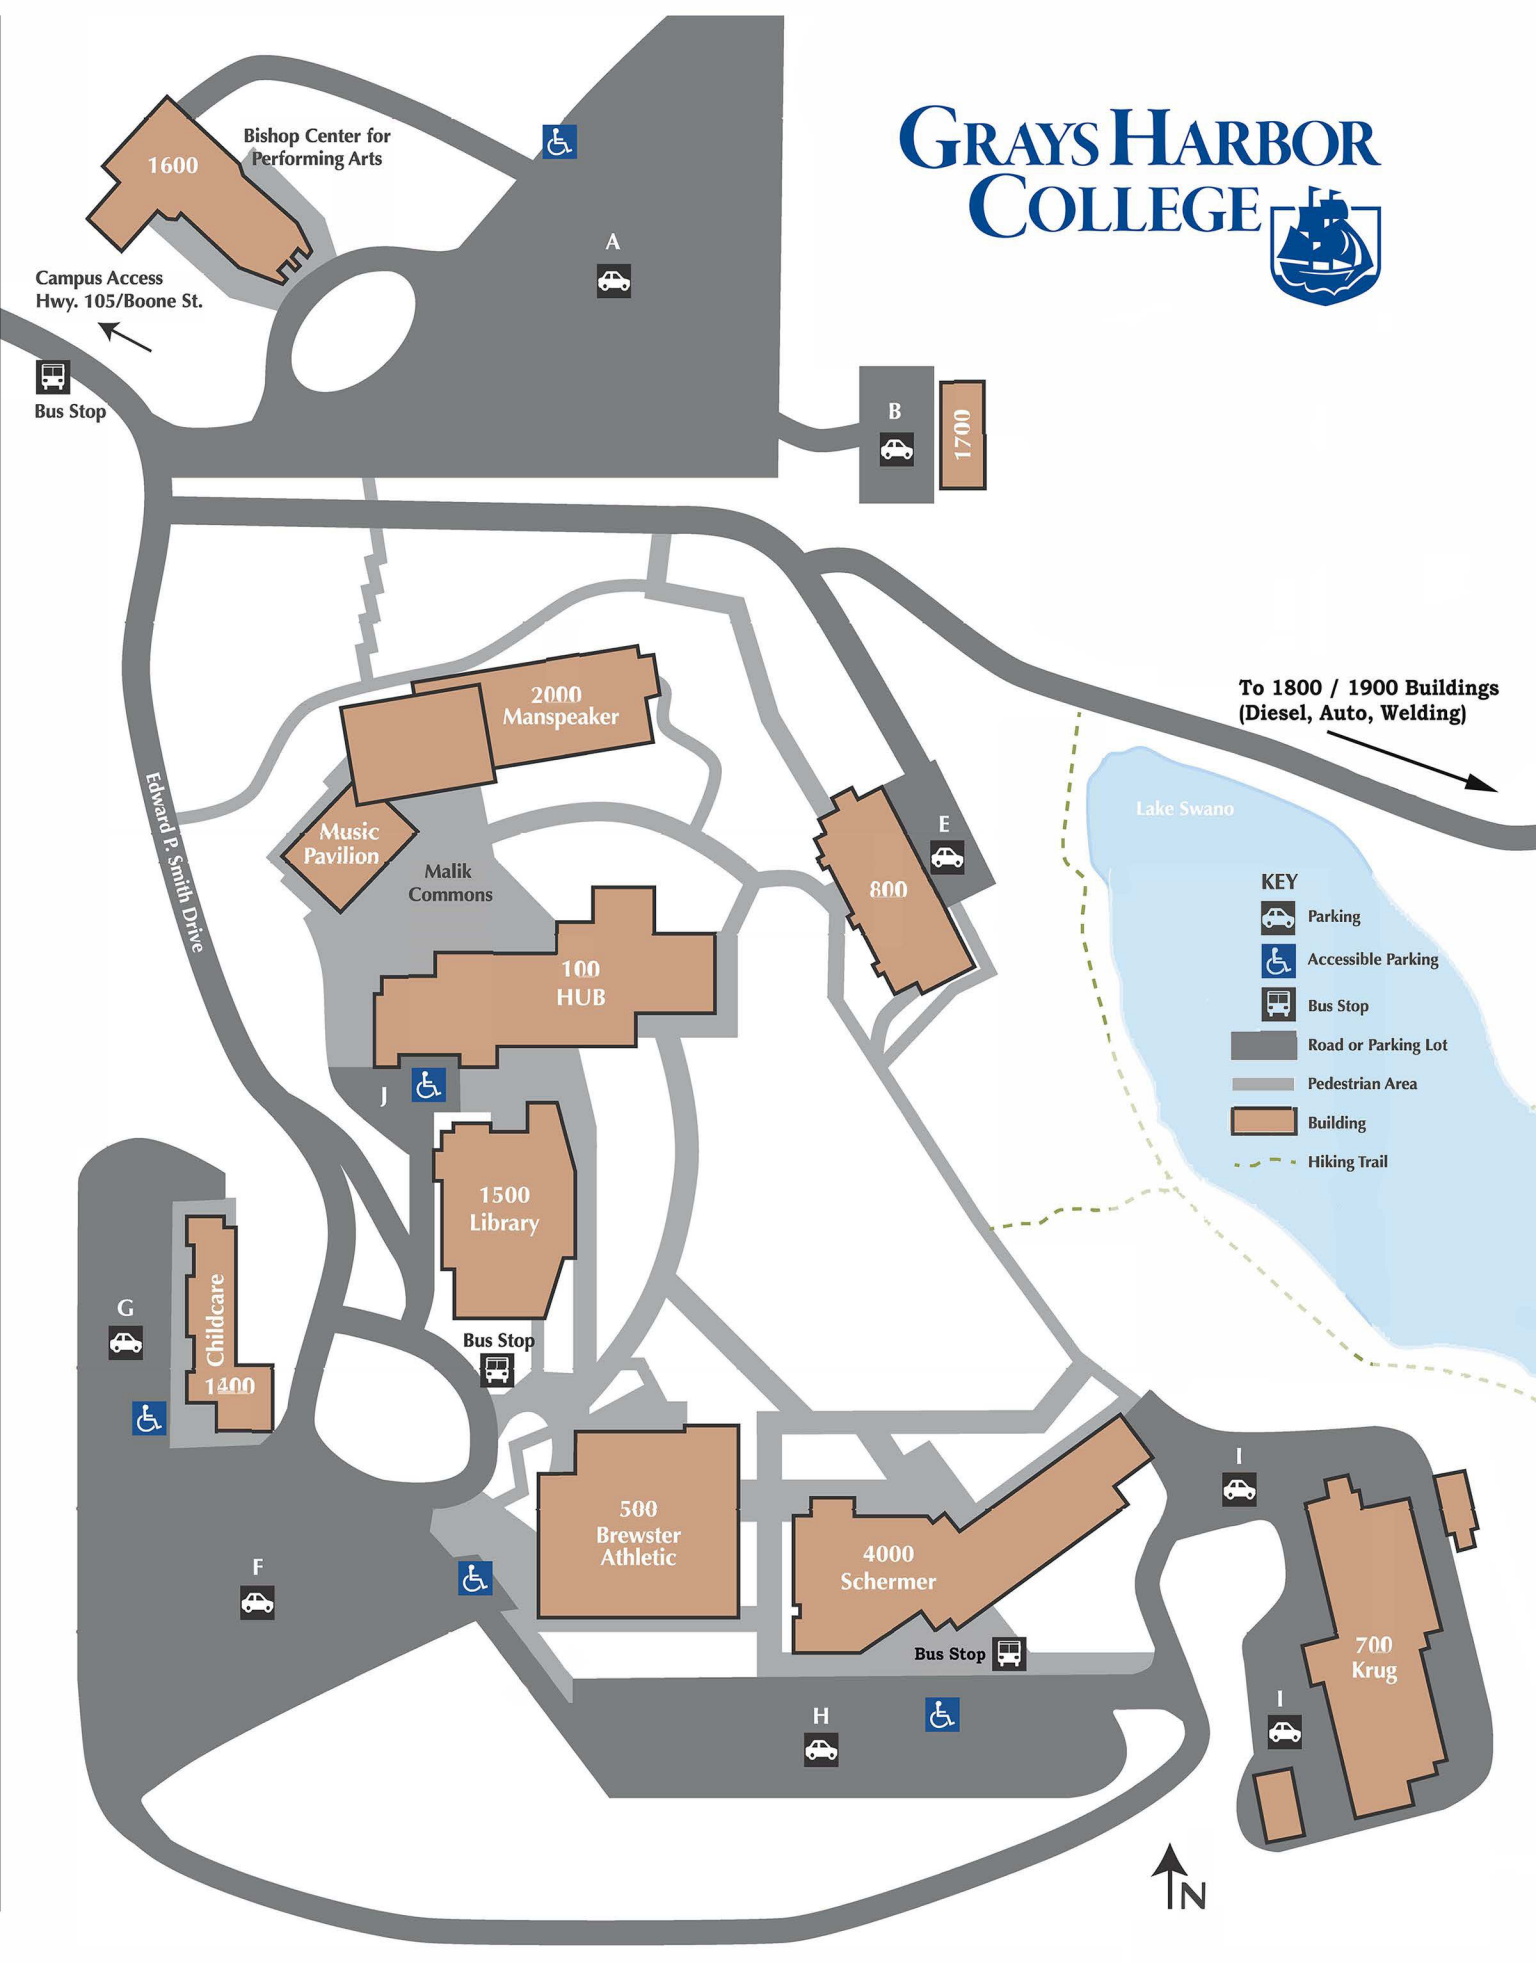

# GRAYS HARBOR COLLEGE

1600 Bishop Center for Performing Arts

Campus Access Hwy. 105/Boone St.

Bus Stop

A

B 1700

To 1800 / 1900 Buildings (Diesel, Auto, Welding)

- KEY**
- Parking
  - Accessible Parking
  - Bus Stop
  - Road or Parking Lot
  - Pedestrian Area
  - Building
  - Hiking Trail

Edward P. Smith Drive

2000 Manspeaker

Music Pavilion

Malik Commons

800 E

100 HUB

1500 Library

Childcare 1400 C

Bus Stop

500 Brewster Athletic

4000 Schermer

Bus Stop

700 Krug I

F

H