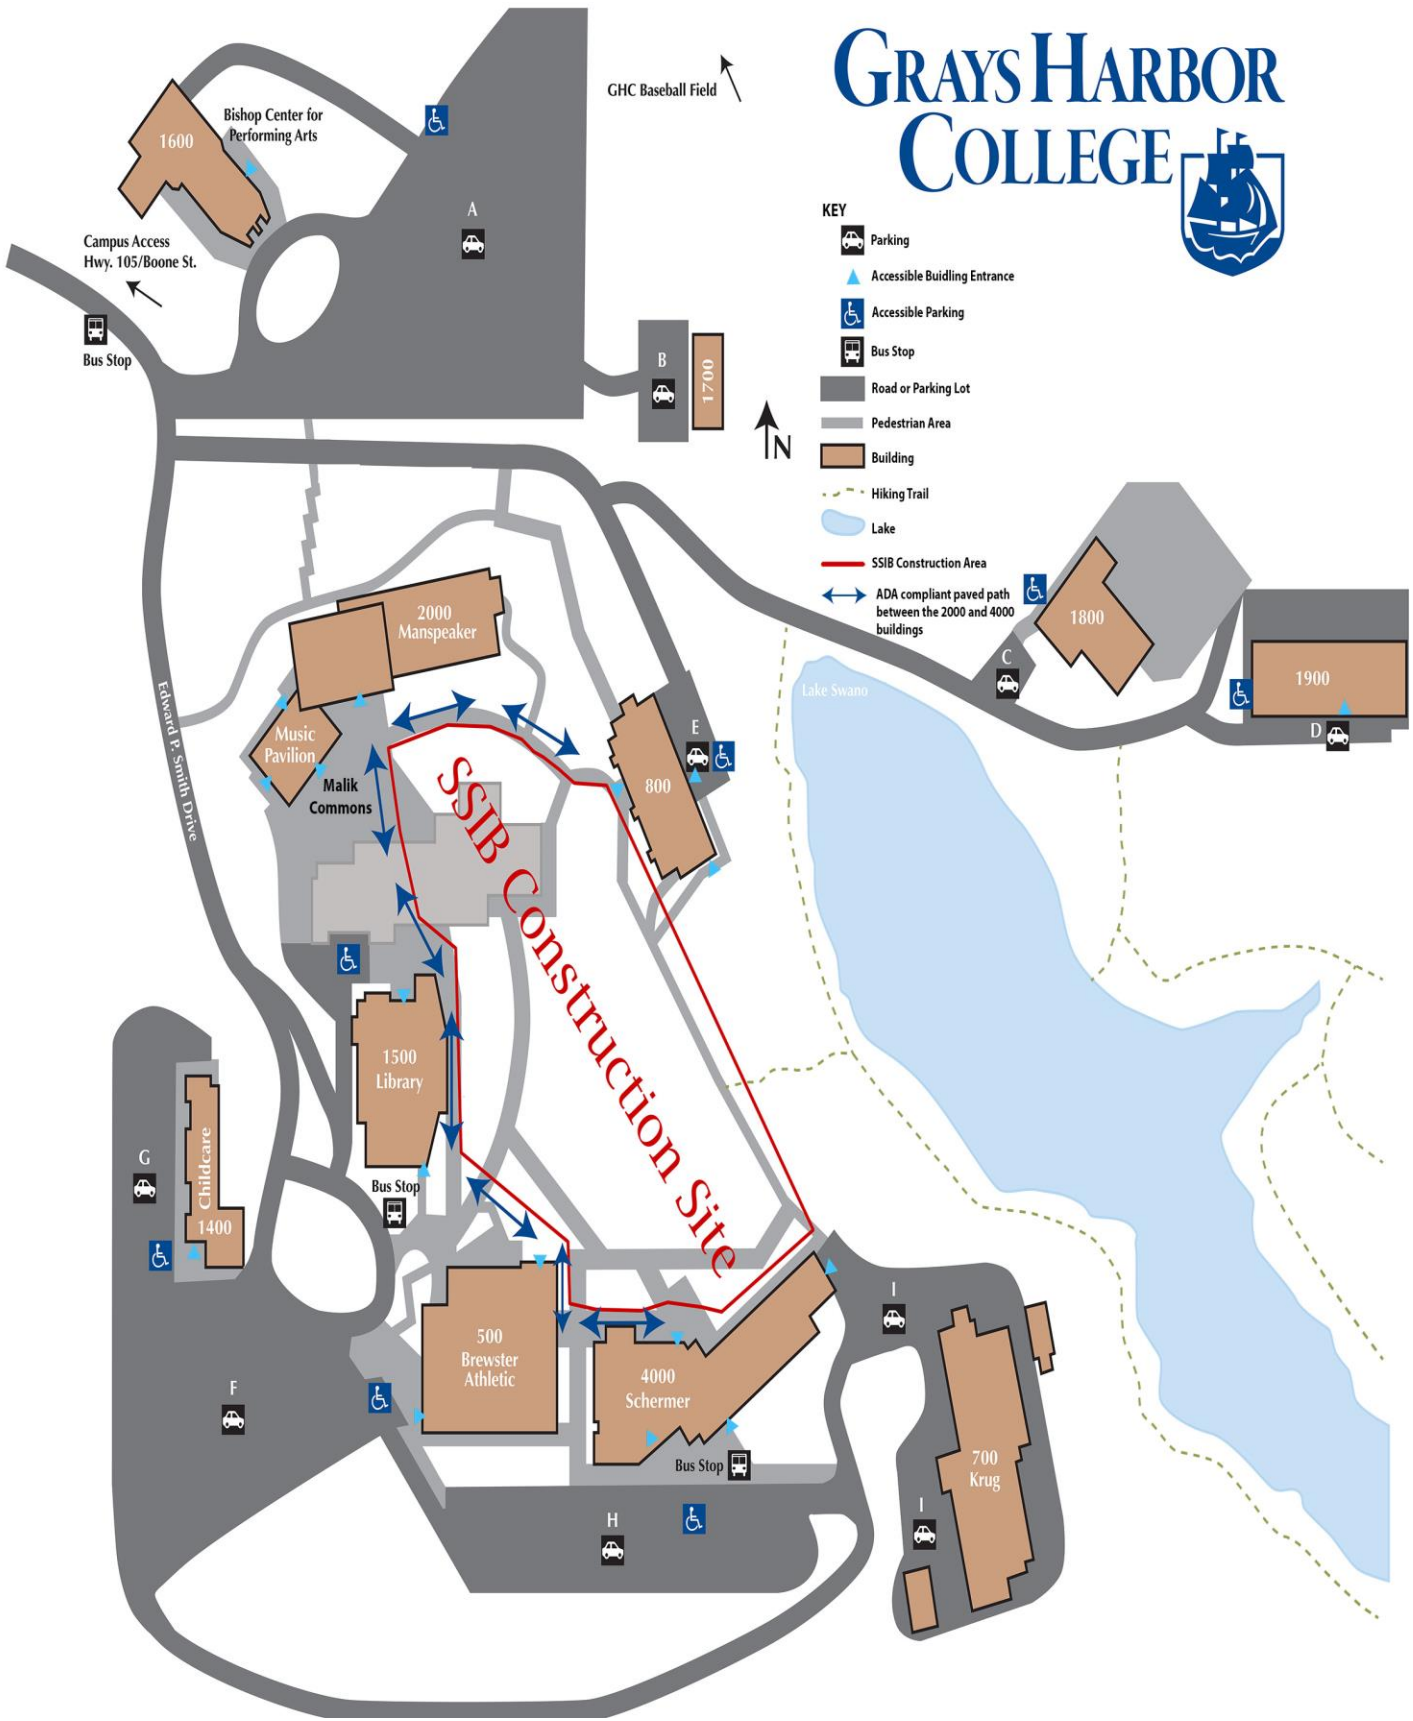

GRAYS HARBOR COLLEGE

GHC Baseball Field

1600 Bishop Center for Performing Arts

Campus Access Hwy. 105/Boone St.

Bus Stop

B 1700

2000 Manspeaker

Music Pavilion
Malik Commons

E 800

Lake Swano

C 1800

D 1900

Edward P. Smith Drive

G Childcare 1400

1500 Library

SSIB Construction Site

F 500 Brewster Athletic

H 4000 Schermer

I 700 Krug

KEY

- Parking
- Accessible Building Entrance
- Accessible Parking
- Bus Stop
- Road or Parking Lot
- Pedestrian Area
- Building
- Hiking Trail
- Lake
- SSIB Construction Area
- ADA compliant paved path between the 2000 and 4000 buildings